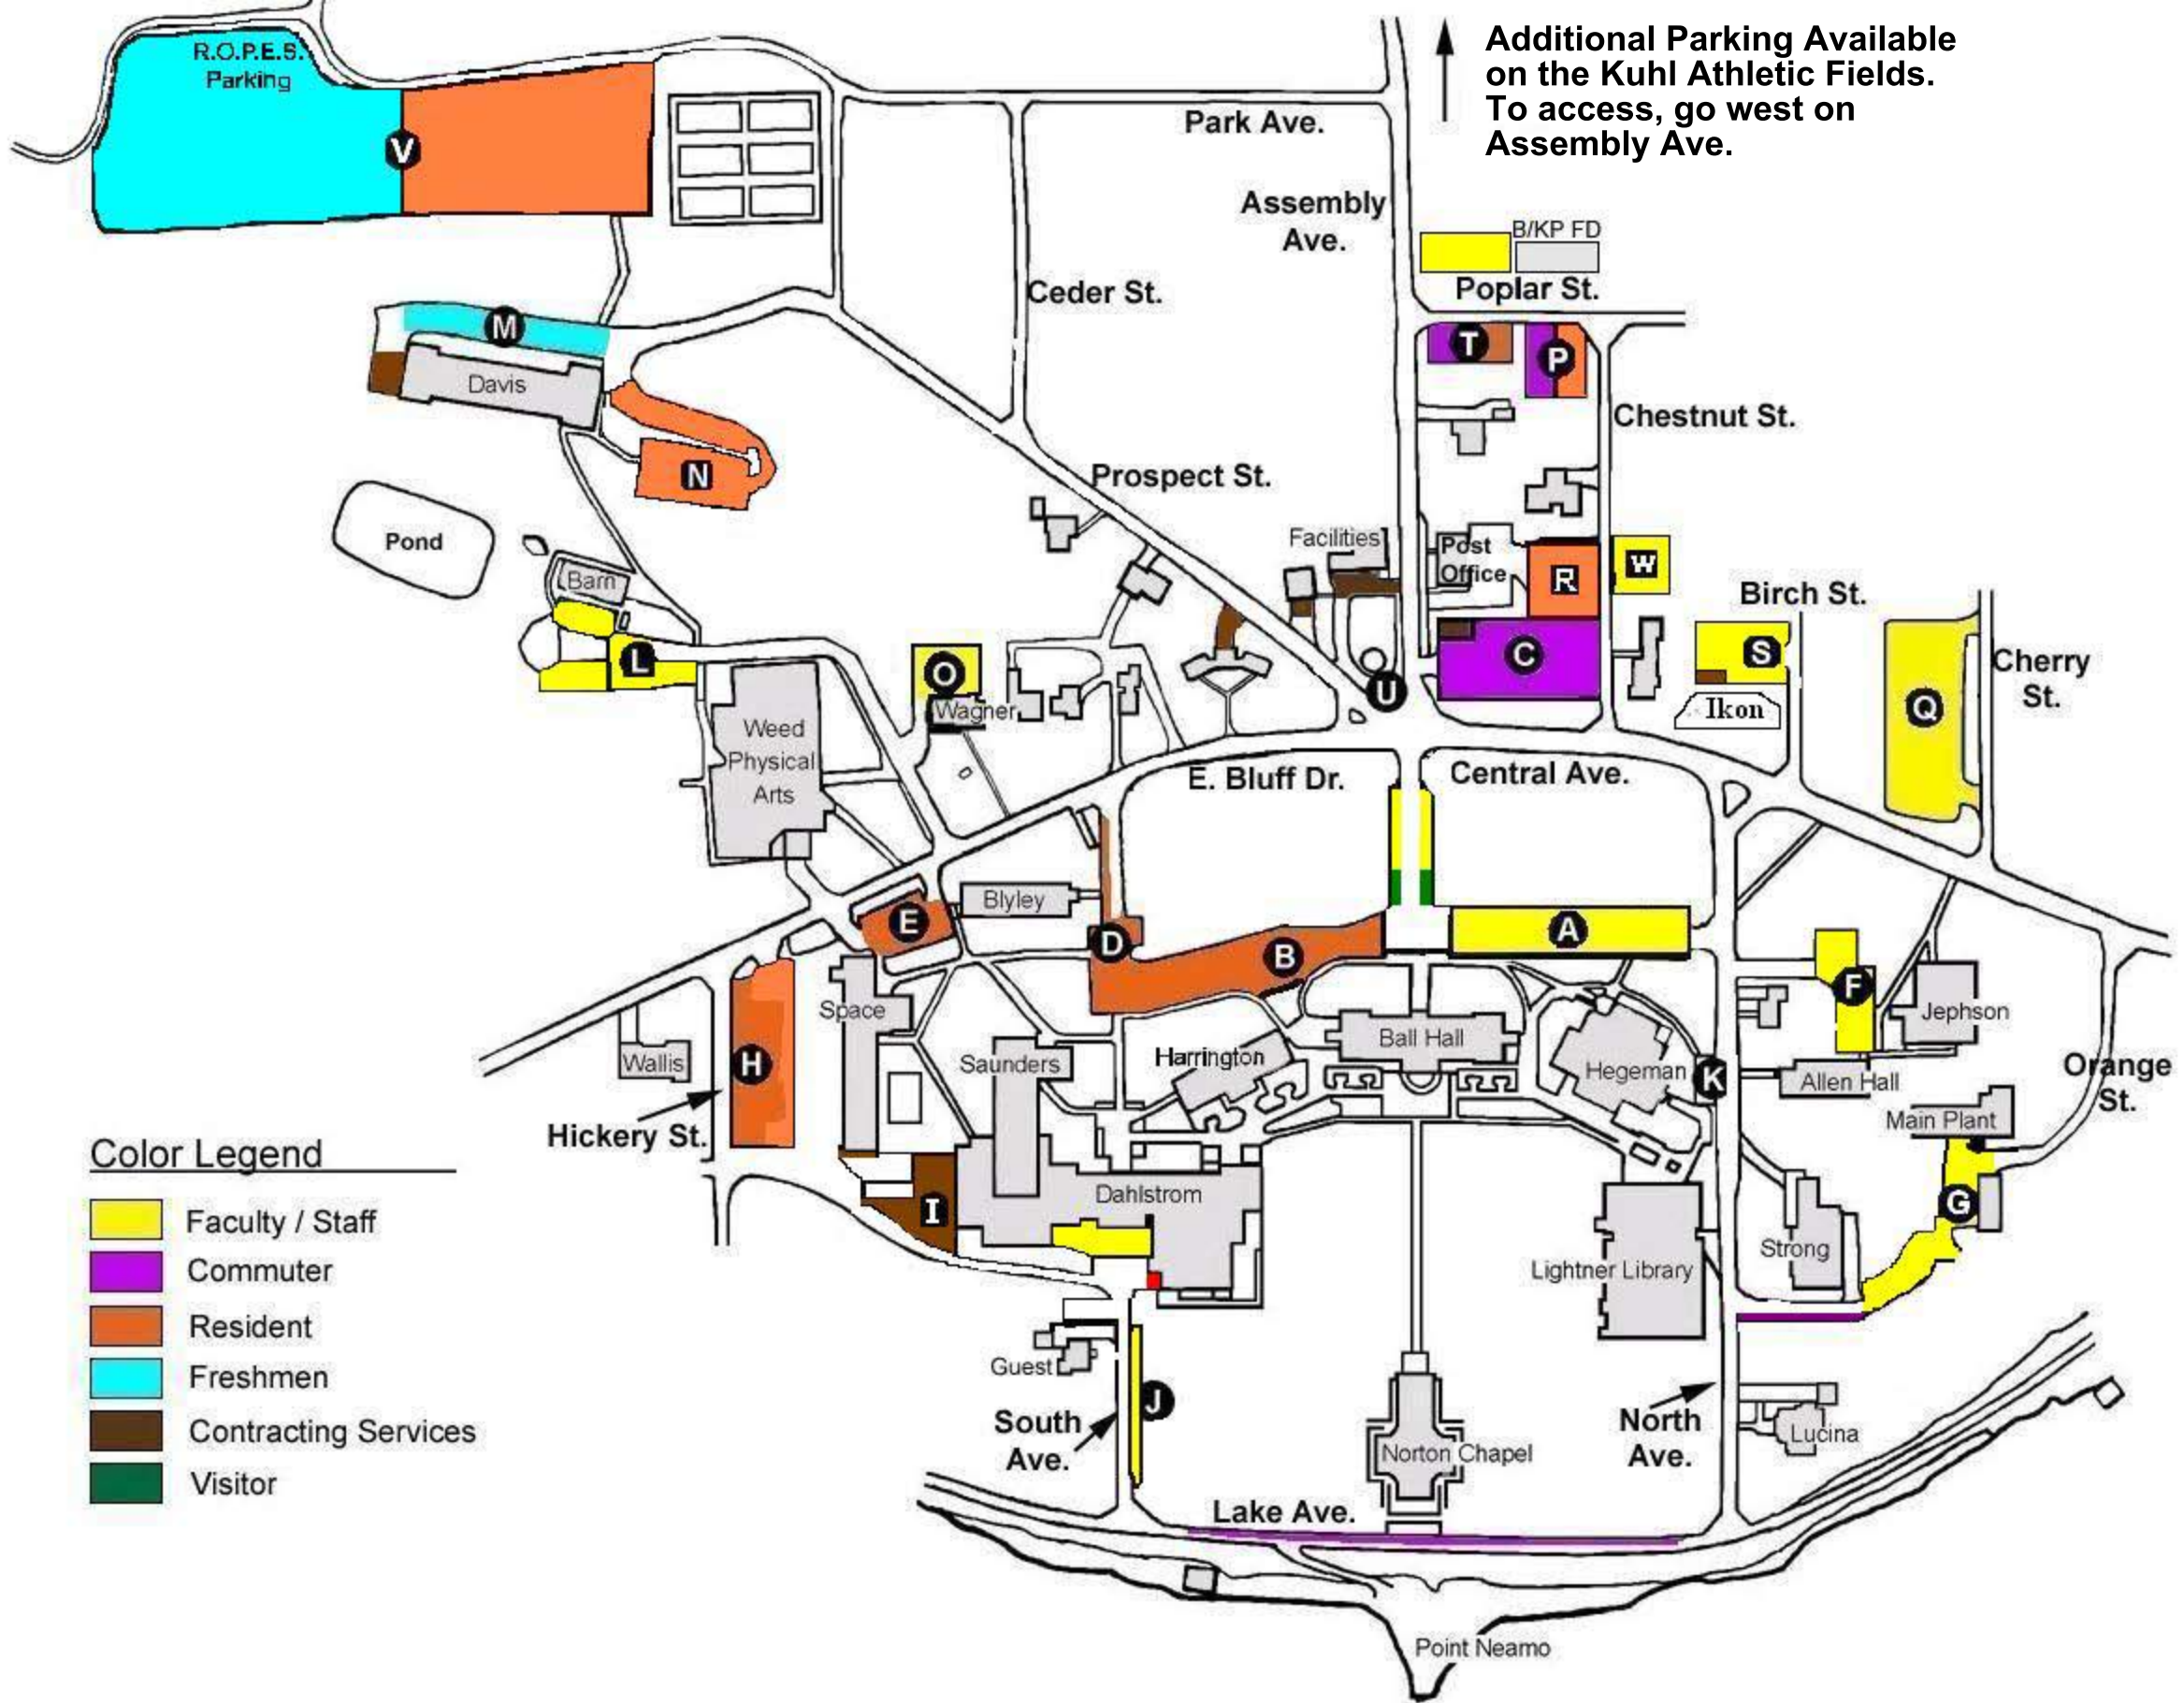

Chapel Lawn

Lightner
Library

Ball Hall

ASSEMBLY AVENUE

CENTRAL AVENUE

Hegman Hall

Jephson Science Center

Allen Hall

Strong
Hall

NORTH AVENUE

LAKE AVENUE

Lucina

Art Hall
class of '13

- Color Legend**
- Faculty / Staff
 - Commuter
 - Resident
 - Freshmen
 - Contracting Services
 - Visitor

Additional Parking Available on the Kuhl Athletic Fields. To access, go west on Assembly Ave.

B/KP FD

T P

Chestnut St.

Prospect St.

Post Office

Birch St.

Cherry St.

E. Bluff Dr.

Central Ave.

Hickery St.

Orange St.

South Ave.

North Ave.

Lake Ave.

Point Neamo